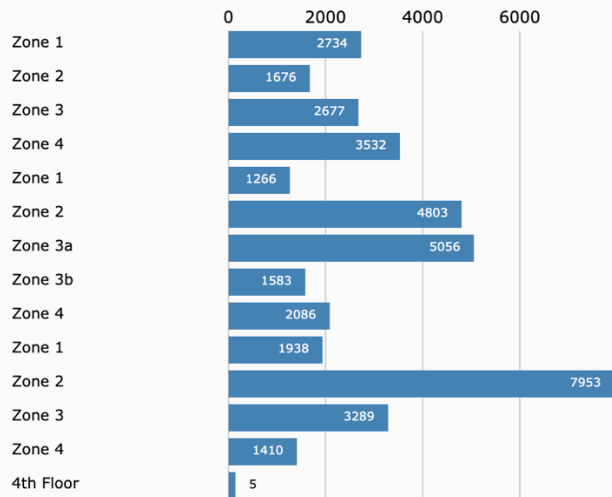

Avg of Sums

416.75

Avg of Avgs

107.99

Days with Observations

96 (includes zero counts)

Locations and Activities

Activities Locations Avg of Sum Avg of Avg Sum Pct Save Chart

Totals by Location

Location	Total	Percentage
1st Floor	10,619	26.54%
—North	4,410	11.02%
—Zone 1	2,734	6.83%
—Zone 2	1,676	4.19%
—South	6,209	15.52%
—Zone 3	2,677	6.69%
—Zone 4	3,532	8.83%
2nd Floor	14,794	36.98%
—North	6,069	15.17%
—Zone 1	1,266	3.16%
—Zone 2	4,803	12.01%
—South	8,725	21.81%
—Zone 3	6,639	16.59%
—Zone 3a	5,056	12.64%
—Zone 3b	1,583	3.96%
—Zone 4	2,086	5.21%
3rd Floor	14,590	36.47%
—North	9,891	24.72%
—Zone 1	1,938	4.84%
—Zone 2	7,953	19.88%
—South	4,699	11.75%
—Zone 3	3,289	8.22%
—Zone 4	1,410	3.52%
4th Floor	5	0.01%

Totals by Activity

Activity	Total	Percentage
Solo or Group?	39,584	98.94%
—Solo	23,777	59.43%
—Group	15,807	39.51%
Activity	114,947	287.31%
—Study	32,291	80.71%
—Social	6,596	16.49%
—Quiet	29,268	73.16%
—Active	6,693	16.73%
—Using Technology	33,706	84.25%
—Not Using Technology	5,004	12.51%
—Sleeping	276	0.69%
—Browsing/Looking	1,113	2.78%
Furniture/Room Use	42,131	105.31%
—Standing	928	2.32%
—Sitting on Floor	60	0.15%
—Room	9,737	24.34%
—Comfy Chair	2,956	7.39%
—Table	12,874	32.18%
—Computer Workstation	11,801	29.50%
—Carrel	3,507	8.77%
—Alternative Arrangement	268	0.67%
No Activity	368	0.92%
—No Activity	368	0.92%