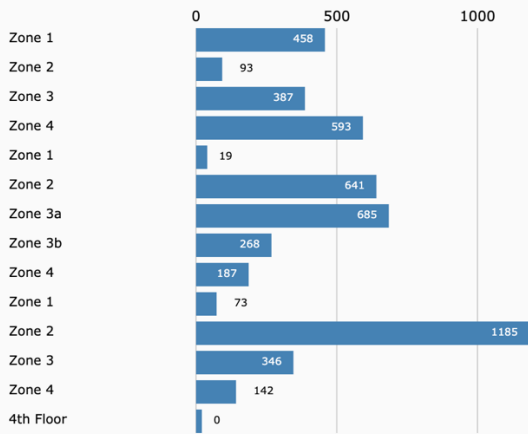

Avg of Sums

72.53

Avg of Avgs

22.39

Locations and Activities

Activities Locations Avg of Sum Avg of Avg Sum Pct Save Chart

Totals by Location

Location	Total	Percentage
1st Floor	1,531	30.16%
—North	551	10.85%
—Zone 1	458	9.02%
—Zone 2	93	1.83%
—South	980	19.30%
—Zone 3	387	7.62%
—Zone 4	593	11.68%
2nd Floor	1,800	35.45%
—North	660	13.00%
—Zone 1	19	0.37%
—Zone 2	641	12.63%
—South	1,140	22.45%
—Zone 3	953	18.77%
—Zone 3a	685	13.49%
—Zone 3b	268	5.28%
—Zone 4	187	3.68%
3rd Floor	1,746	34.39%
—North	1,258	24.78%
—Zone 1	73	1.44%
—Zone 2	1,185	23.34%
—South	488	9.61%
—Zone 3	346	6.82%
—Zone 4	142	2.80%
4th Floor	0	0.00%

Totals by Activity

Activity	Total	Percentage
Solo or Group	5,045	99.37%
—Solo	3,238	63.78%
—Group	1,807	35.59%
Activity	14,287	281.41%
—Study	4,511	88.85%
—Social	371	7.31%
—Quiet	4,241	83.53%
—Active	592	11.66%
—Using Technology	3,791	74.67%
—Not Using Technology	647	12.74%
—Sleeping	53	1.04%
—Browsing/Looking	81	1.60%
Furniture/Room Use	5,658	111.44%
—Standing	116	2.28%
—Sitting on Floor	4	0.08%
—Room	1,451	28.58%
—Comfy Chair	387	7.62%
—Table	1,465	28.86%
—Computer Workstation	1,951	38.43%
—Carrel	266	5.24%
—Alternative Arrangement	18	0.35%
No Activity	21	0.41%
—No Activity	21	0.41%